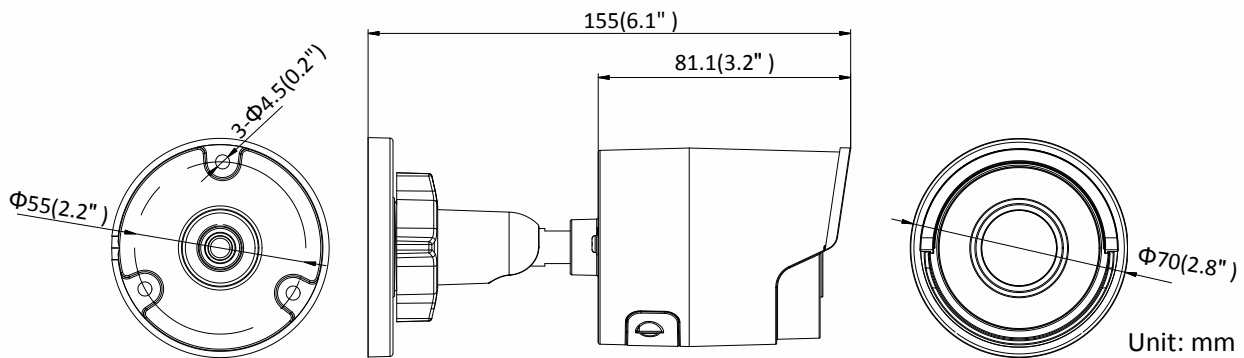

Available Model:

DS-2CD2063G0-I (2.8/4/6/8 mm)

Dimensions