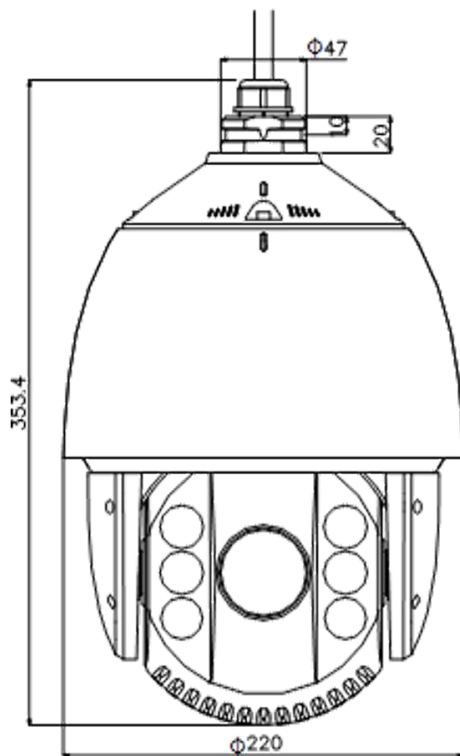

DORI

The DORI (detect, observe, recognize, identify) distance gives the general idea of the camera ability to distinguish persons or objects within its field of view. It is calculated based on the camera sensor specification and the criteria given by EN 62676-4: 2015.

DORI	Detect	Observe	Recognize	Identify
Definition	25 px/m	63 px/m	125 px/m	250 px/m
Distance (Tele)	1600.0 m (5249.3 ft)	634.9 m (2083.1 ft)	320.0 m (1049.9 ft)	160.0 m (524.9 ft)

Available Model

DS-2DE7225IW-AE (B), 24 VAC & Hi-PoE

Dimensions

Unit: mm

Accessory

Optional

**DS-1604ZJ-Box-Corner
Wall Mount with Junction
Box**

**DS-1602ZJ
Wall Mount**

**DS-1604ZJ-Box
Wall Mount with Junction
Box**

**DS-1604ZJ
Wall Mount**